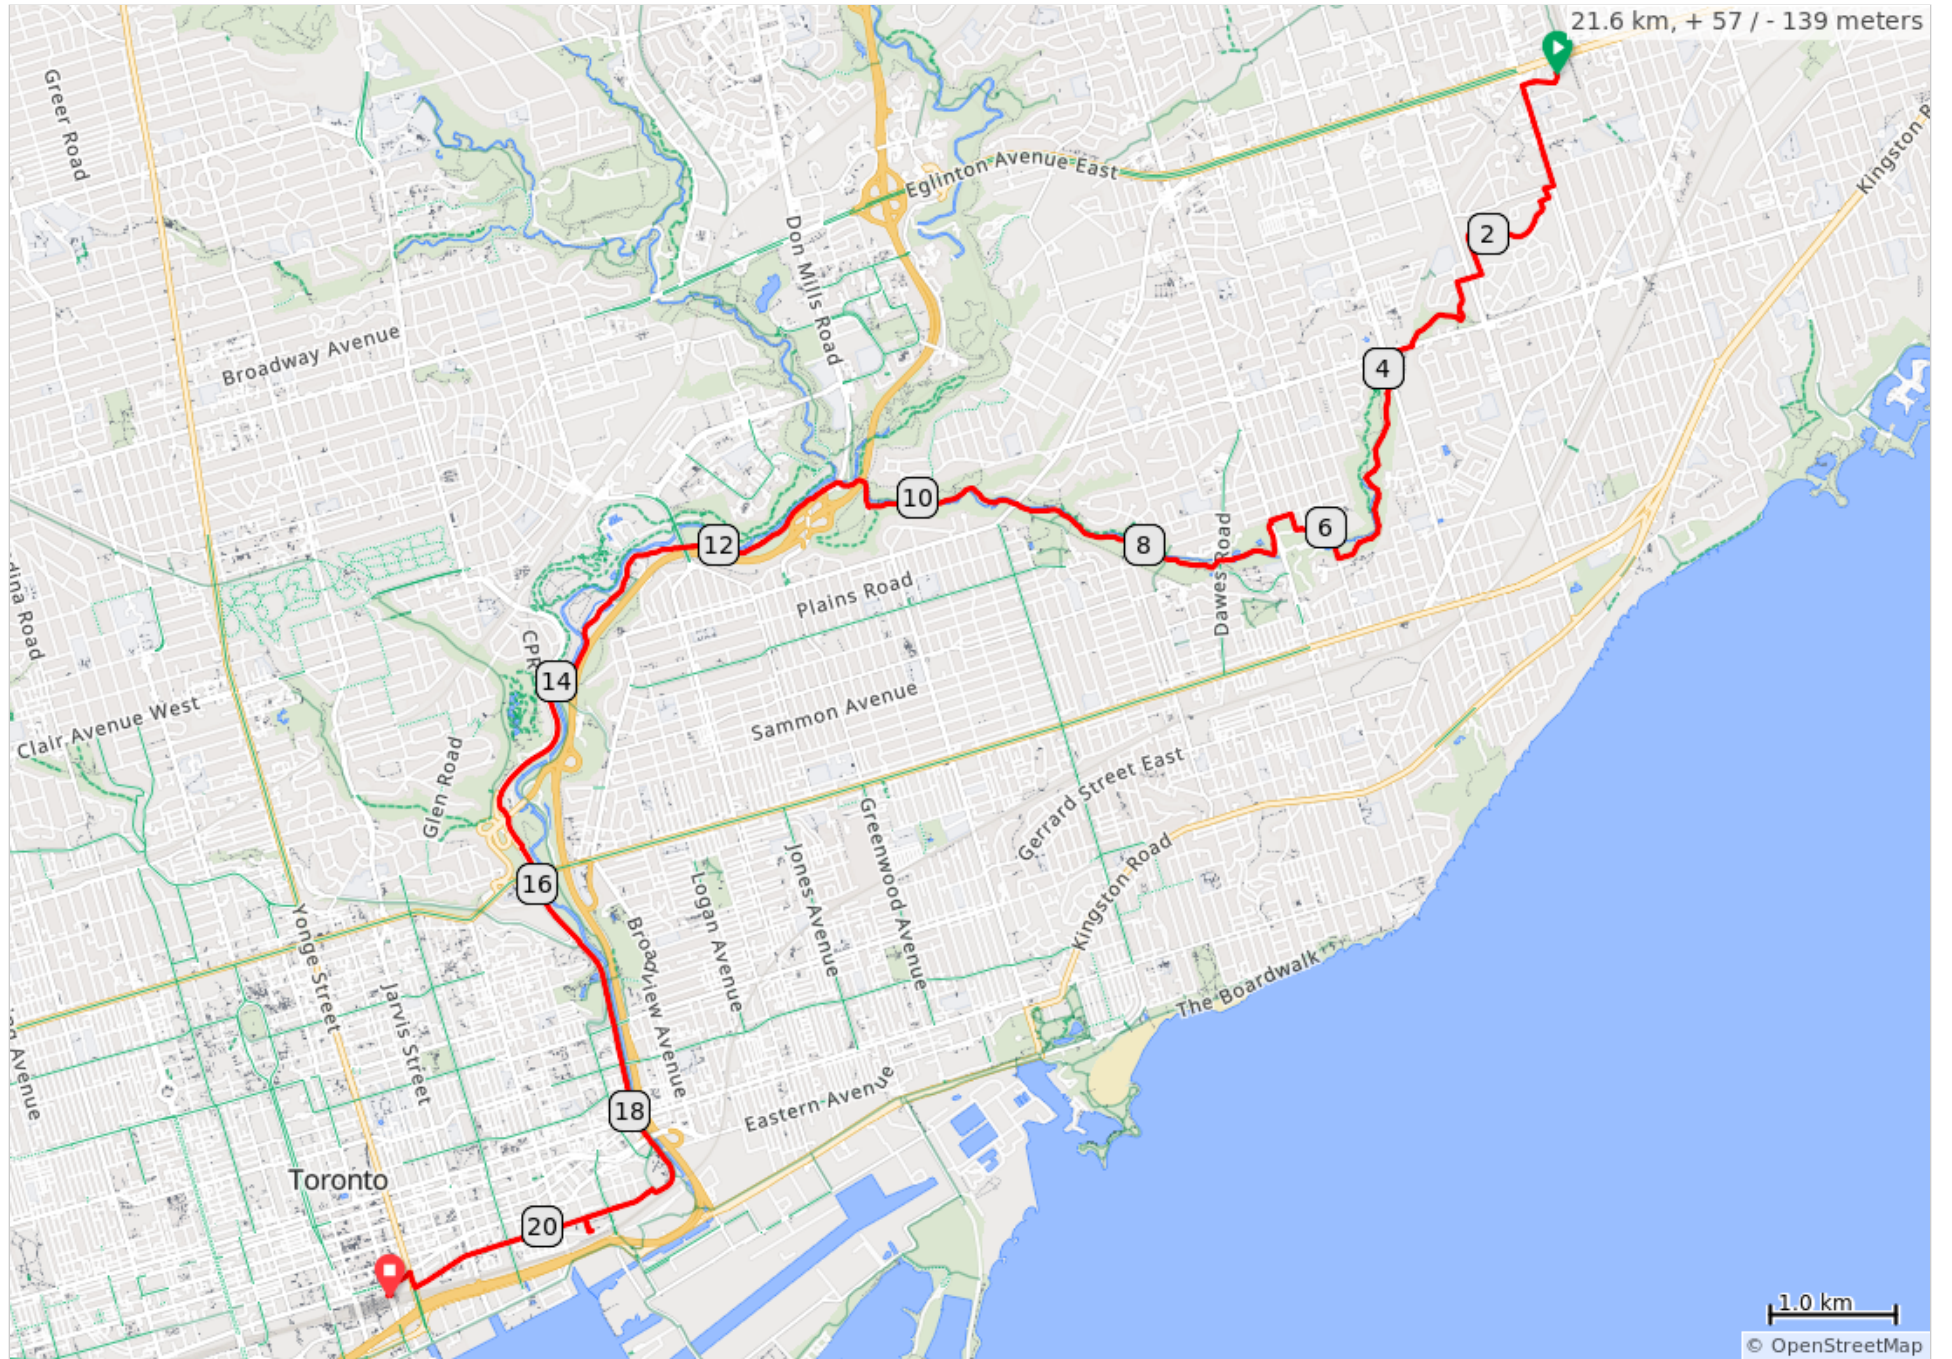

Kennedy to Distillery to Union 2023

Kennedy to Distillery to Union 2023

0.0	📍	Start of route	0.0
0.0	↑	START: Transway Crescent outside Kennedy Subway Station	0.3
0.3	←	L on Kennedy Rd	0.8
1.2	→	R on Foxridge Dr	0.1
1.2	←	L across path into cemetery	0.1
1.3	→	R . Go over bridge	0.1
1.4	←	First L after bridge	1.2
2.6	→	R toward Birchmount	0.1
2.6	↑	Cross Birchmount Continue on Willowmount	0.1
2.8	←	L on Anaconda Ave	0.3
3.0	←	L then R on path	0.1
3.1	→	R to go west	0.5
3.6	→	R on St Clair	0.2
3.8	←	Cross Warden Ave and turn L to go into valley	1.9
5.8	→	R on Pharmacy Ave	0.3
6.1	←	L on Dolphin Dr	0.3
6.3	↑	Continue on Maybourne Ave	0.1
6.5	←	L on Donside Dr	0.2
6.6	←	Cross Victoria Park Ave	0.0
6.7	←	L on trail down the hill	0.3
6.9	→	R at bottom	0.5
7.4	→	Follow Taylor Creek Trail	3.3
10.8	↑	Regroup at Elephant legs then follow Lower Don Trail	3.2
14.0	→	R onto Pottery Rd	0.2
14.2	←	L on path beside Bayview Ave.	2.4
16.6	↑	At Rosedale Valley Rd, continue South on Bayview Ave bike path	1.7
18.3	←	Continue on path at Corktown Common	0.6
18.8	←	L on Mill St	0.6
19.4	←	L onto Trinity St into Distillery for coffee	0.1
19.5	→	TO UNION STATION: R on Trinity St	0.1

19.5 kilometers. +50/-139 meters

19.7	←	L on Mill St	0.2
19.9	↑	Cross Parliament St to go through park	0.4
20.2	←	Continue on The Esplanade	0.9
21.2	→	R on Yonge St	0.1
21.3	←	L on Front St W	0.2
21.5	←	L on Bay St. to lower entrance of station	0.1
21.6	→	R into station	0.0
21.6	📍	End of route	0.0

2.1 kilometers. +7/-0 meters