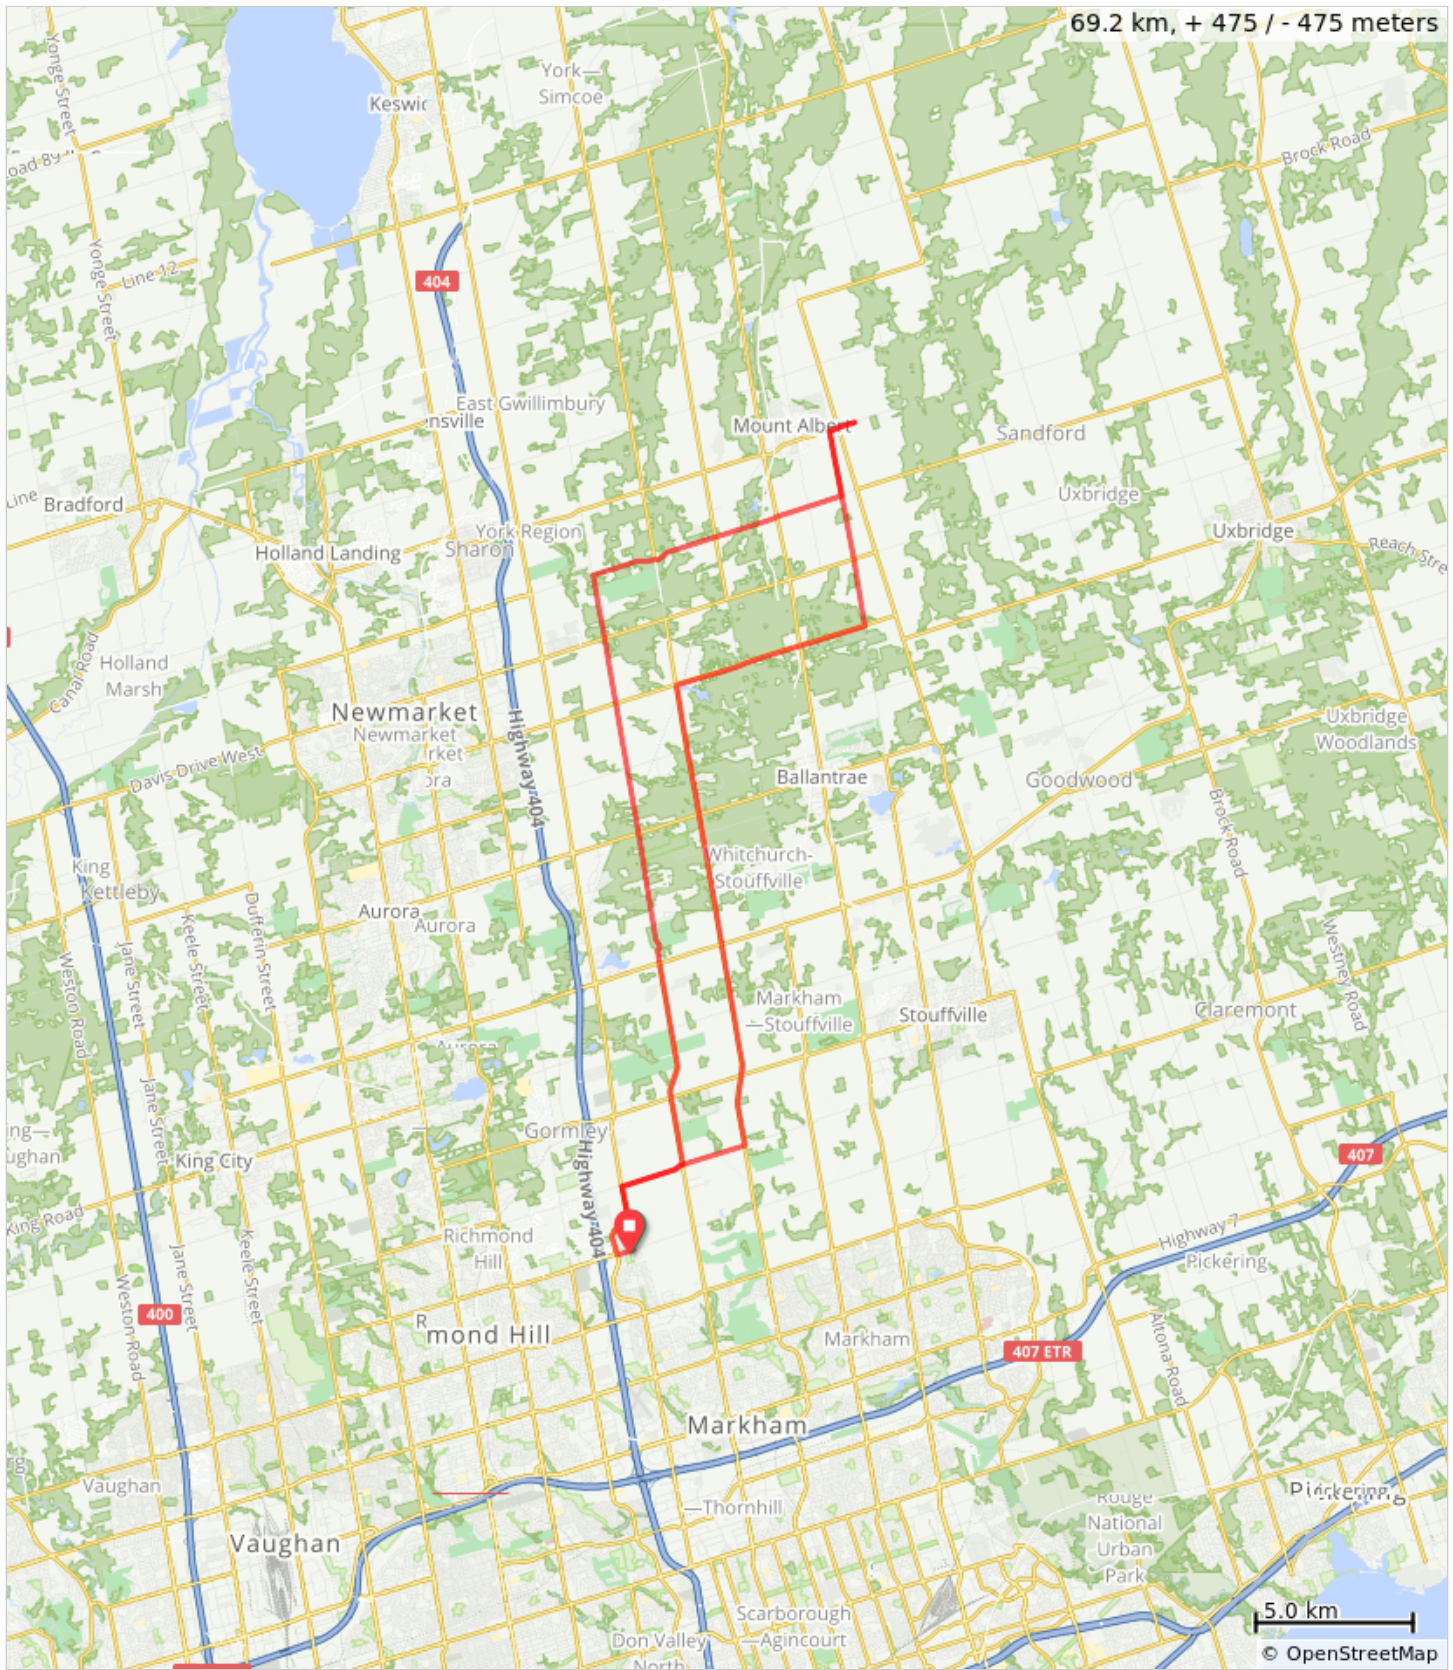

# FF\_Victoria Sq\_Mt. Albert

## FF\_Victoria Sq\_Mt. Albert

Dist	Next	Type	Note
0.0	0.0		Start of route
0.0	0.1		R out of parking lot to Elgin Mills Rd E
0.1	1.0		L onto Victoria Square Blvd/Woodbine Ave/York Regional Rd 8
1.1	1.1		R onto Woodbine Ave
2.2	4.1		R onto 19th Ave
6.3	14.7		L onto Kennedy Rd/York Regional Rd 3
21.0	6.2		R onto Vivian Rd/York RR 74 (signs for Regional Road 74/Vivian Road)
27.3	6.2		L onto 9th Line
33.5	0.8		R onto Mount Albert Road, 13
34.3	0.1		L into parking lot
34.4	0.7		R out of parking lot onto Mt Albert Rd
35.2	2.1		L onto 9th Line
37.2	8.3		R onto Herald Road
45.5	18.9		L onto Warden Avenue, 65
64.4	2.1		R onto 19th Avenue
66.5	2.4		L onto Woodbine Avenue, 8
68.8	0.4		L onto Elgin Mills Road East, 49
69.2	0.0		R into parking lot
69.2	0.0		End of route

69.2 kilometers. +494/-494 meters